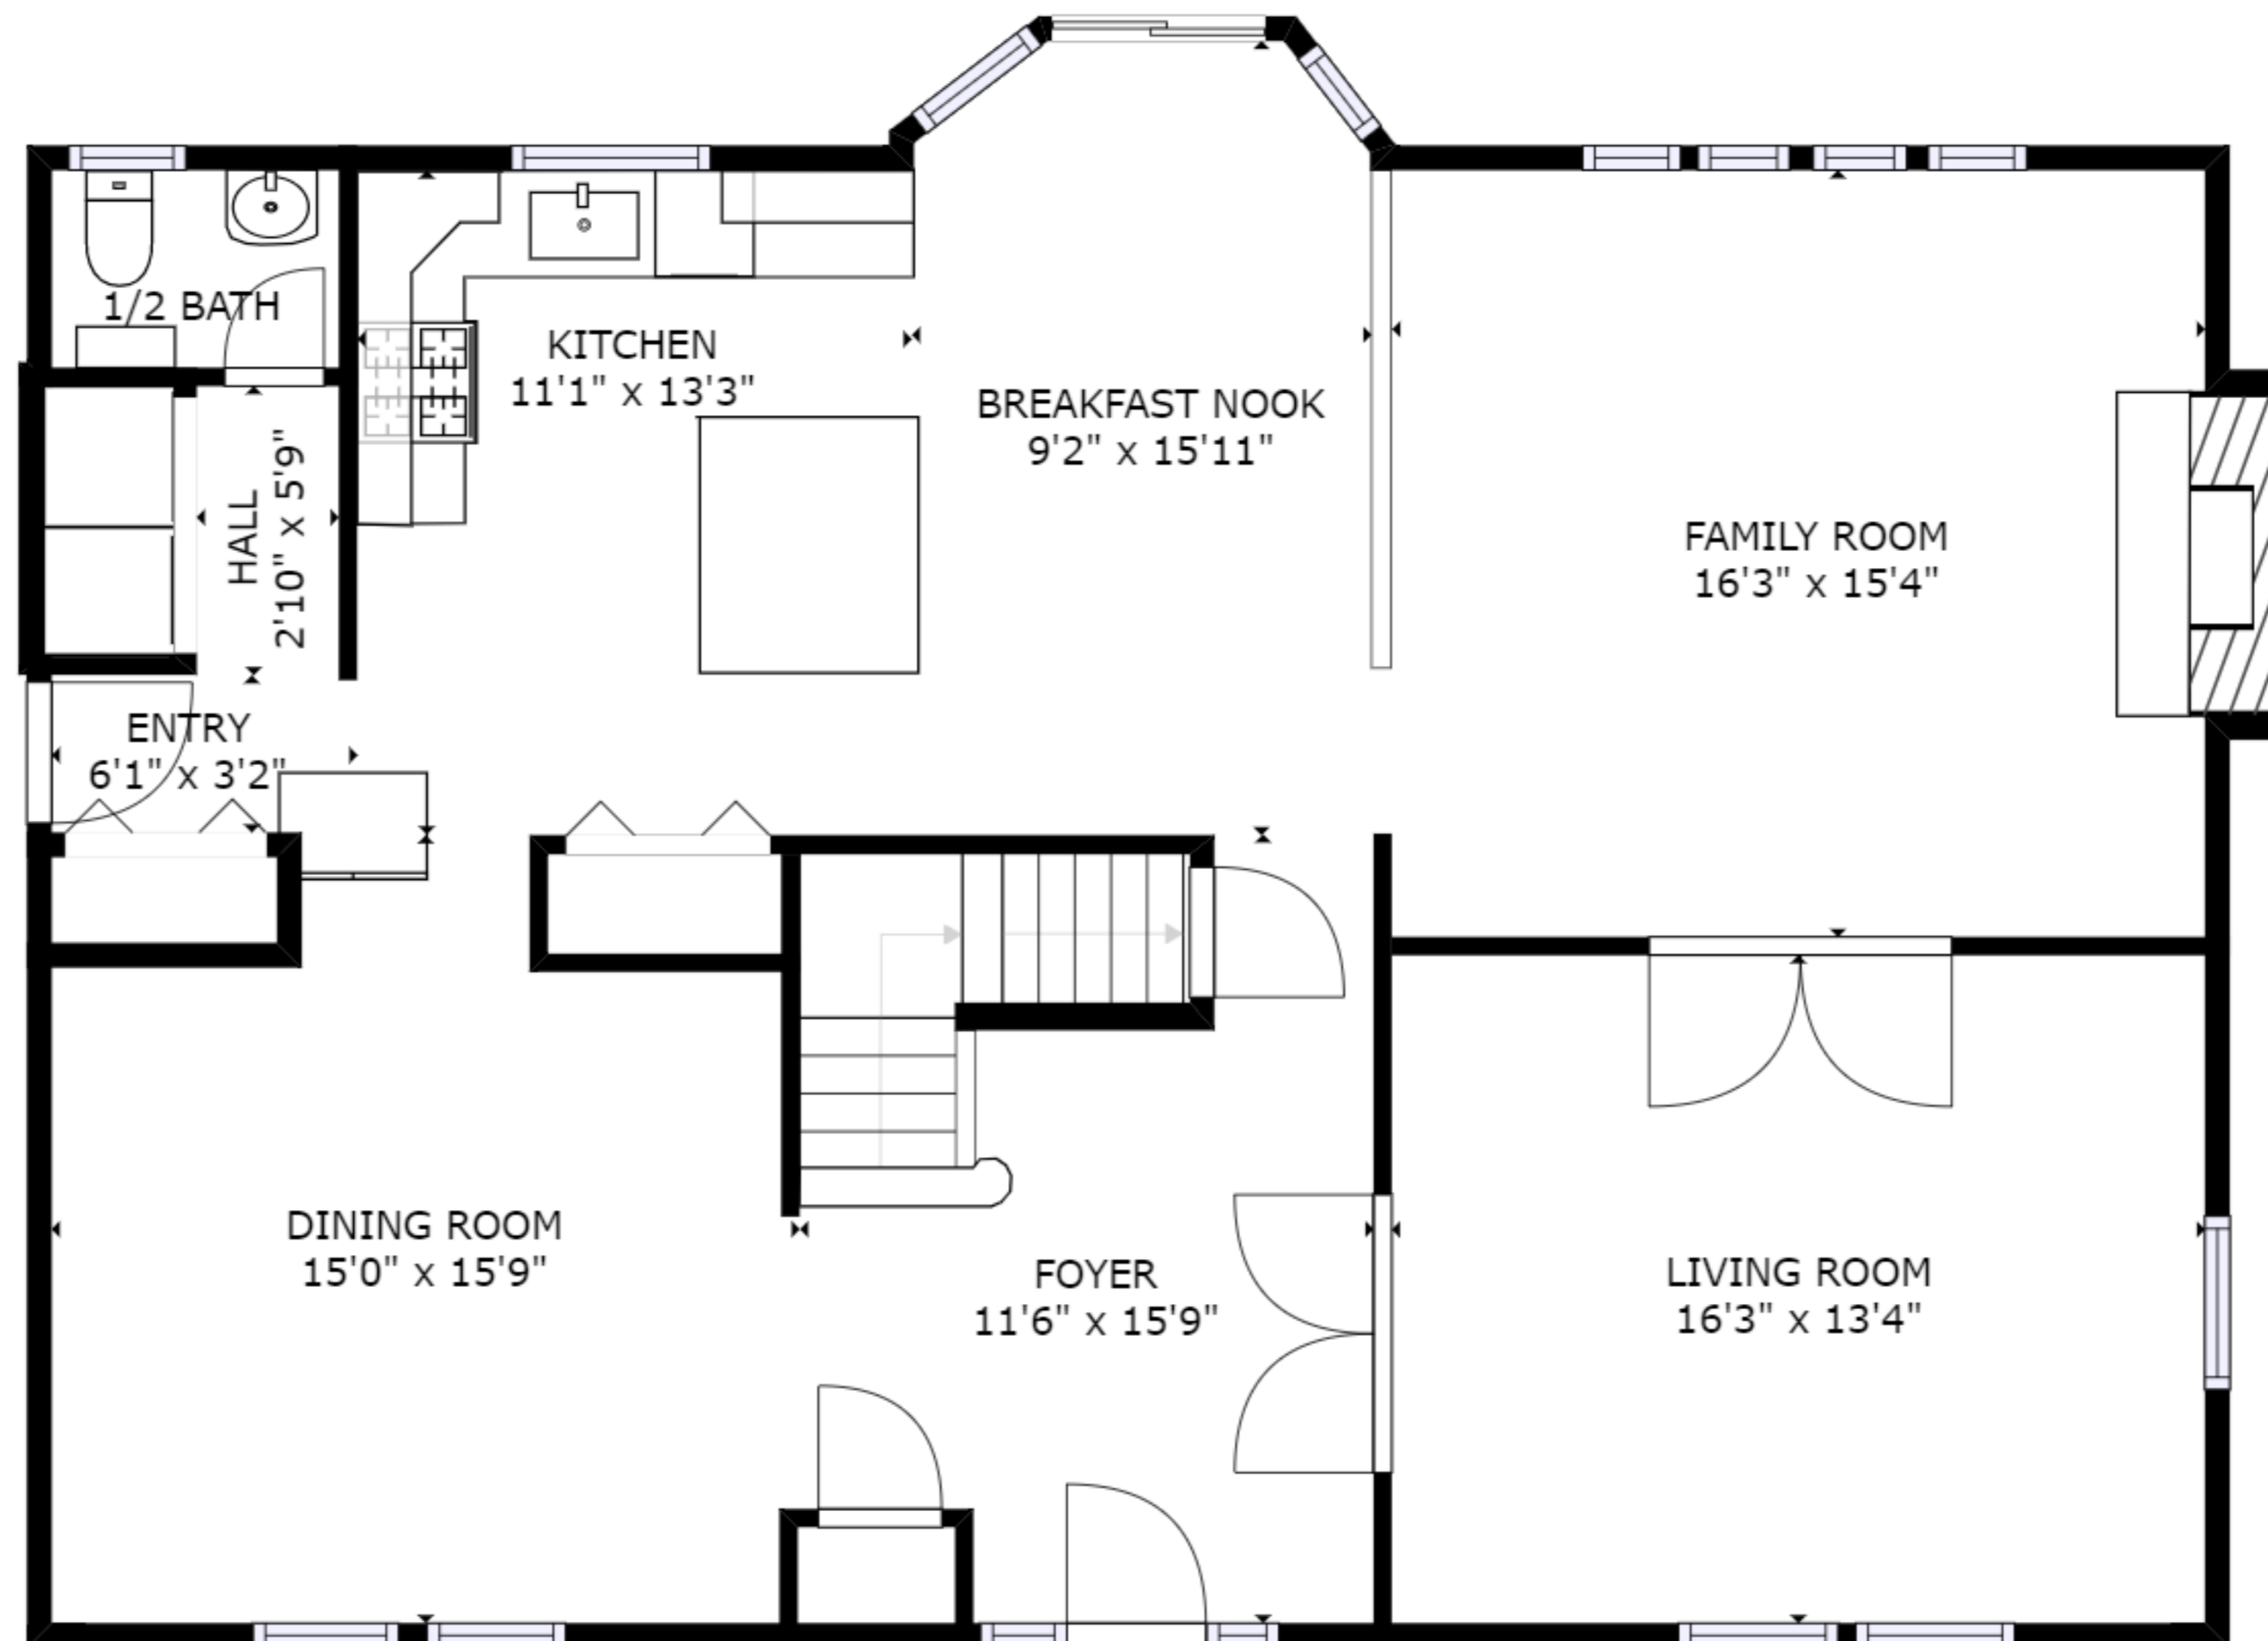

FLOOR 2

FLOOR 1

GROSS INTERNAL AREA  
 FLOOR 1: 1281 sq ft, FLOOR 2: 1282 sq ft  
 TOTAL: 2562 sq ft  
 SIZES AND DIMENSIONS ARE APPROXIMATE, ACTUAL MAY VARY.