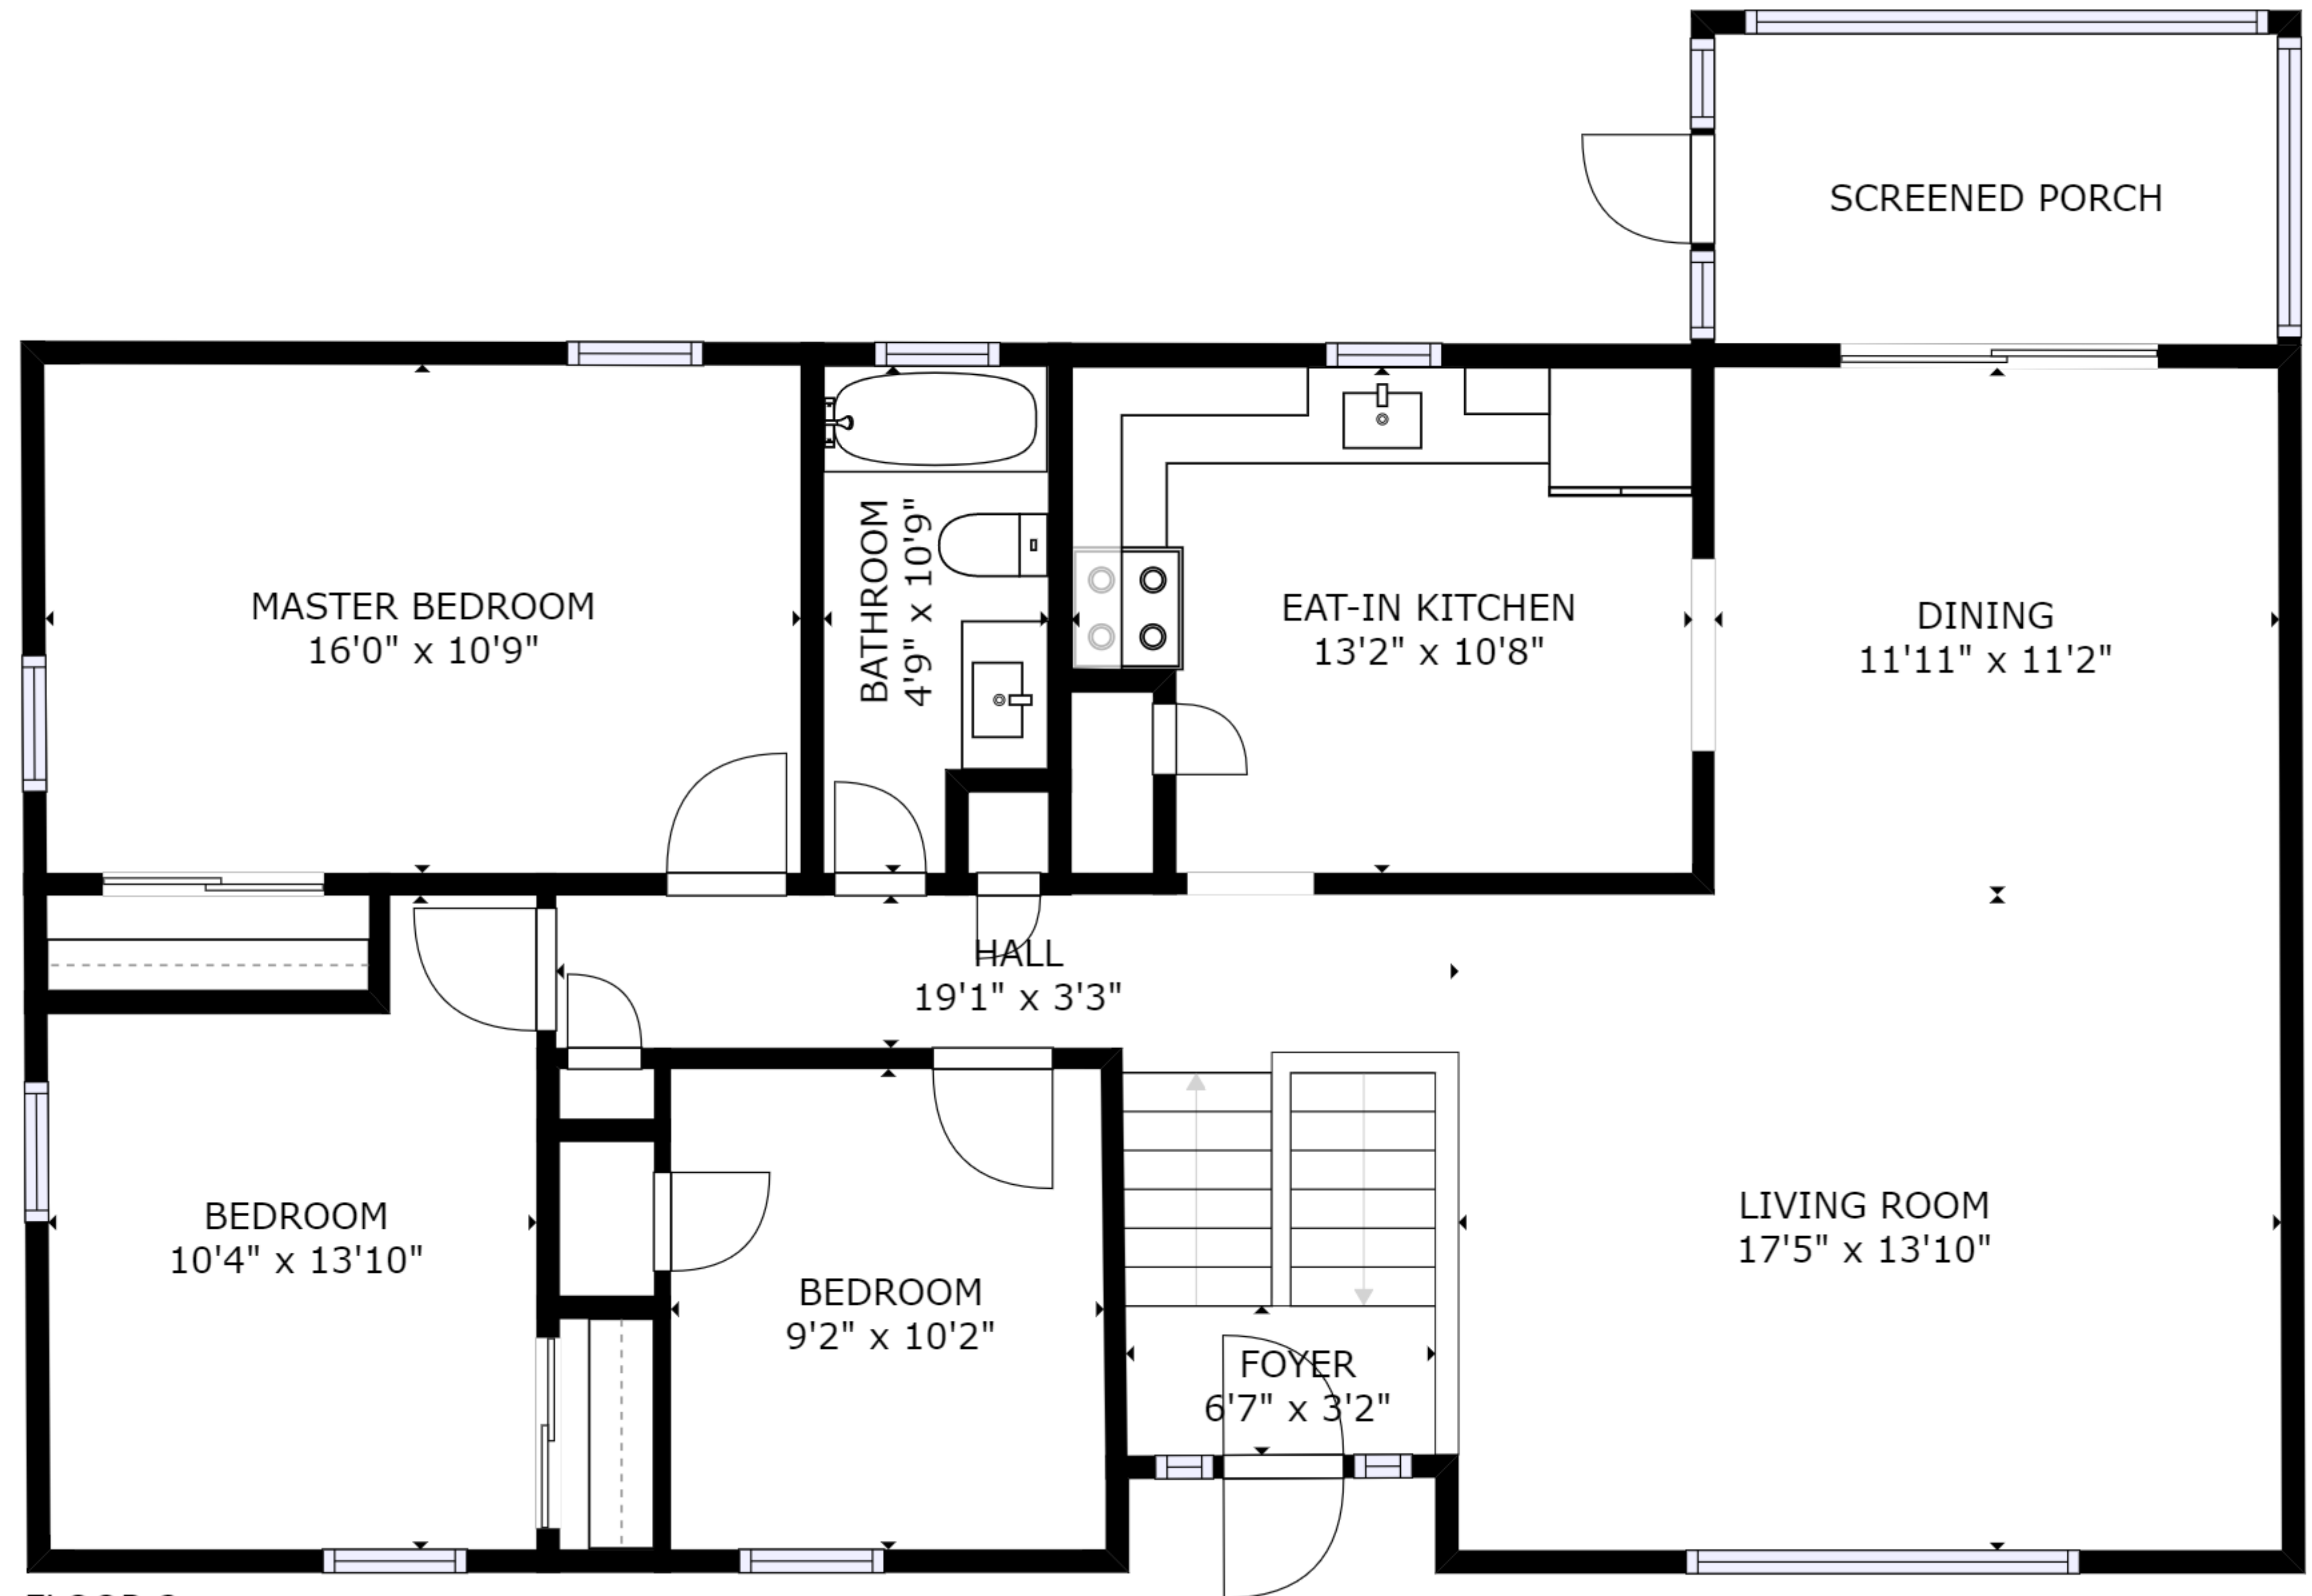

FLOOR 1

FLOOR 2

11 Cicero Avenue

GROSS INTERNAL AREA
 FLOOR 1: 578 sq ft, FLOOR 2: 1169 sq ft
 TOTAL: 1747 sq ft

SIZES AND DIMENSIONS ARE APPROXIMATE, ACTUAL MAY VARY.