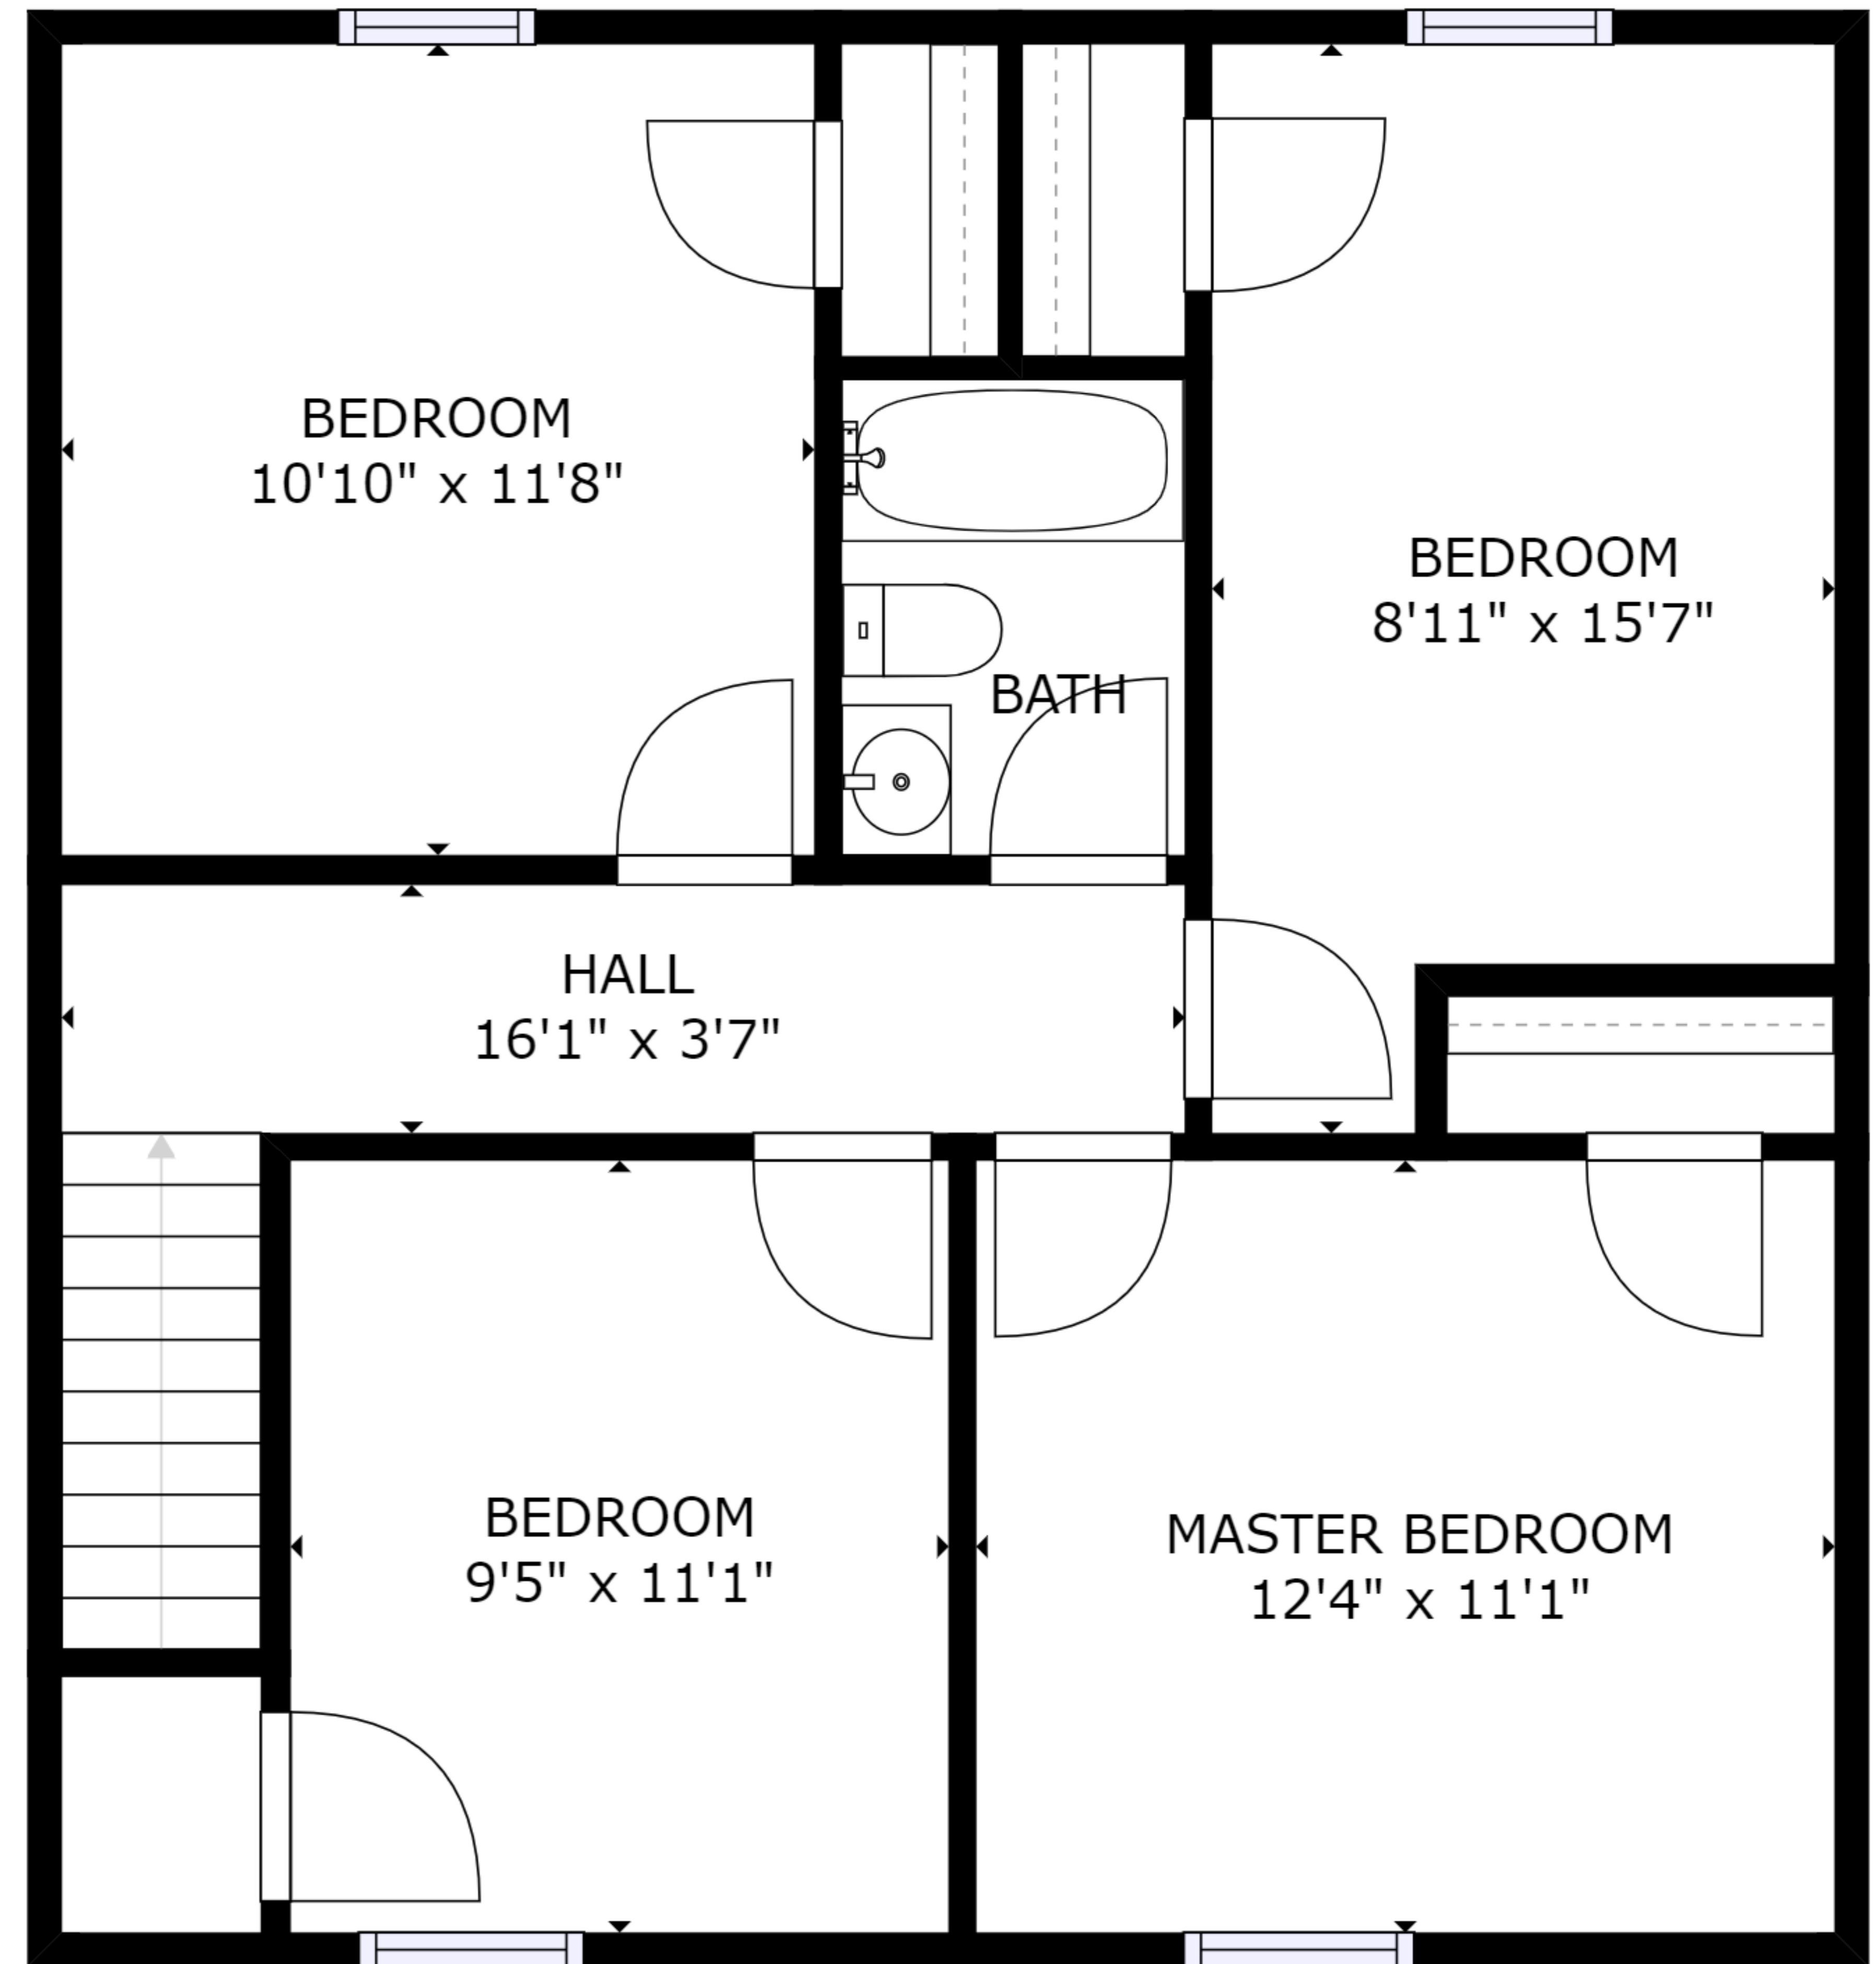

FLOOR 1

FLOOR 2

74 South Chestnut Street

GROSS INTERNAL AREA
 FLOOR 1: 691 sq ft, FLOOR 2: 689 sq ft
 TOTAL: 1380 sq ft

SIZES AND DIMENSIONS ARE APPROXIMATE, ACTUAL MAY VARY.